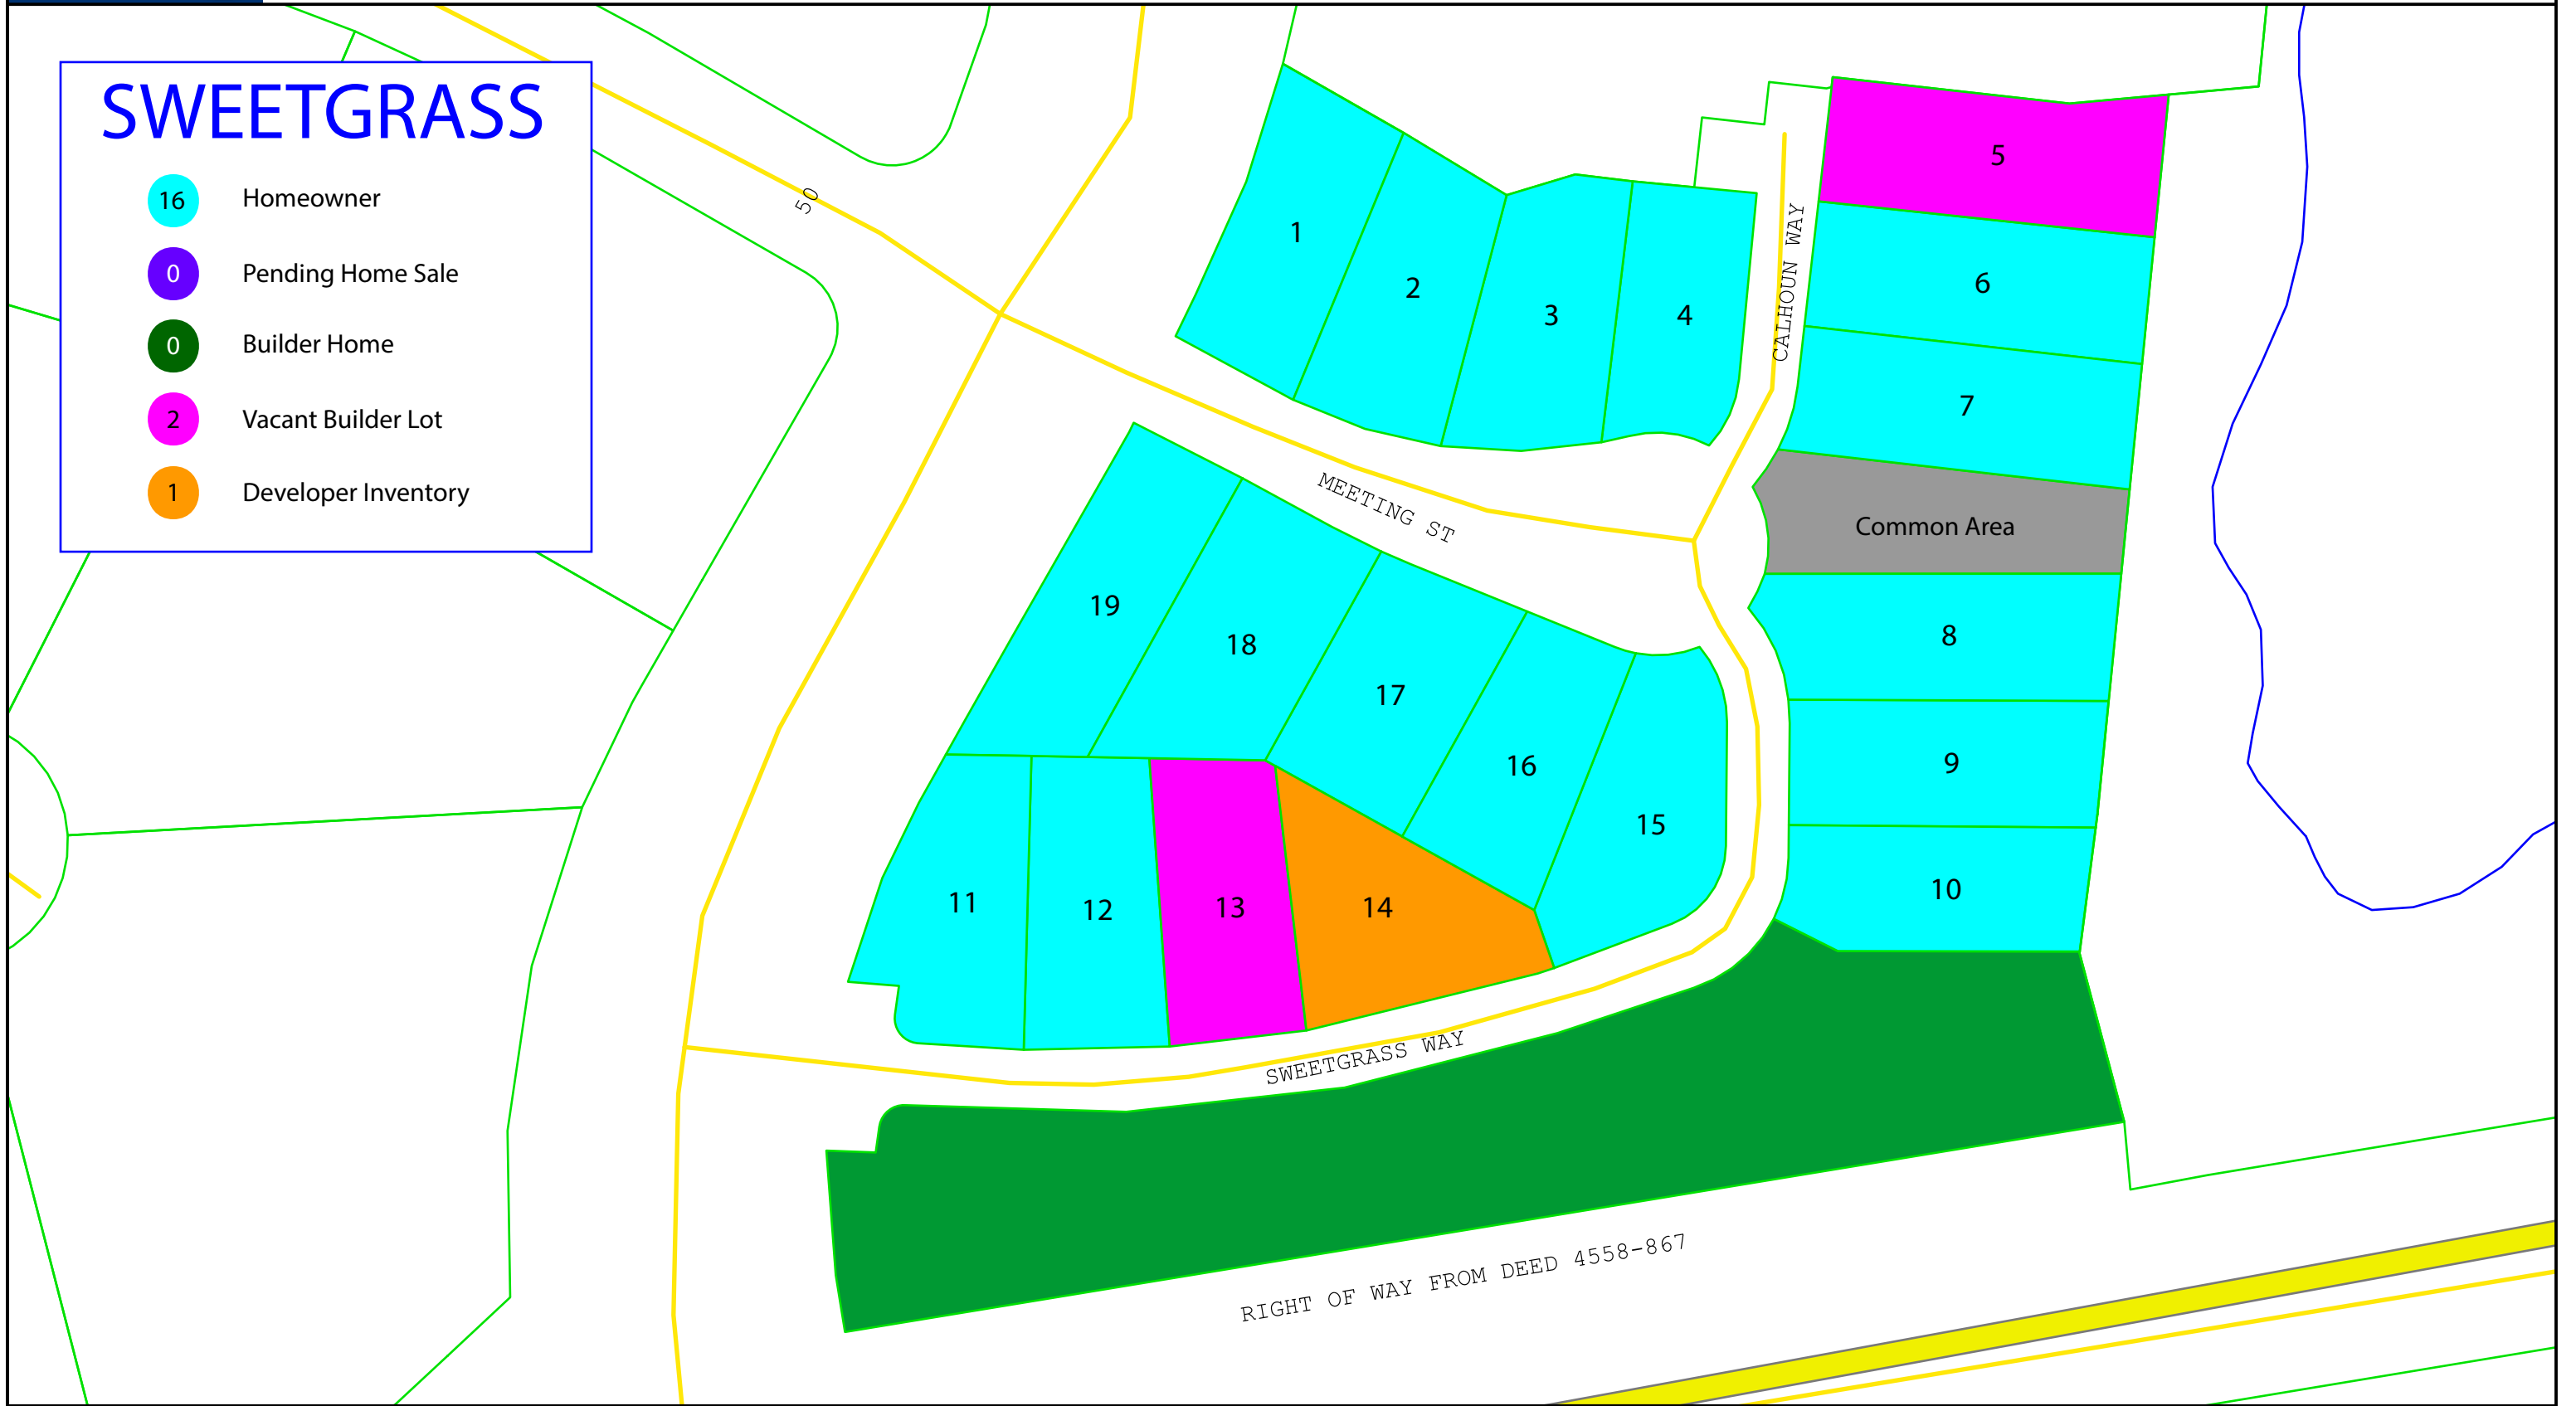

SWEETGRASS

- 16 Homeowner
- 0 Pending Home Sale
- 0 Builder Home
- 2 Vacant Builder Lot
- 1 Developer Inventory

Scale: 1:762 - 1 in. = 63.5 feet

(The scale is only accurate when printed landscape on a 11 x 17 size sheet with no page scaling.)