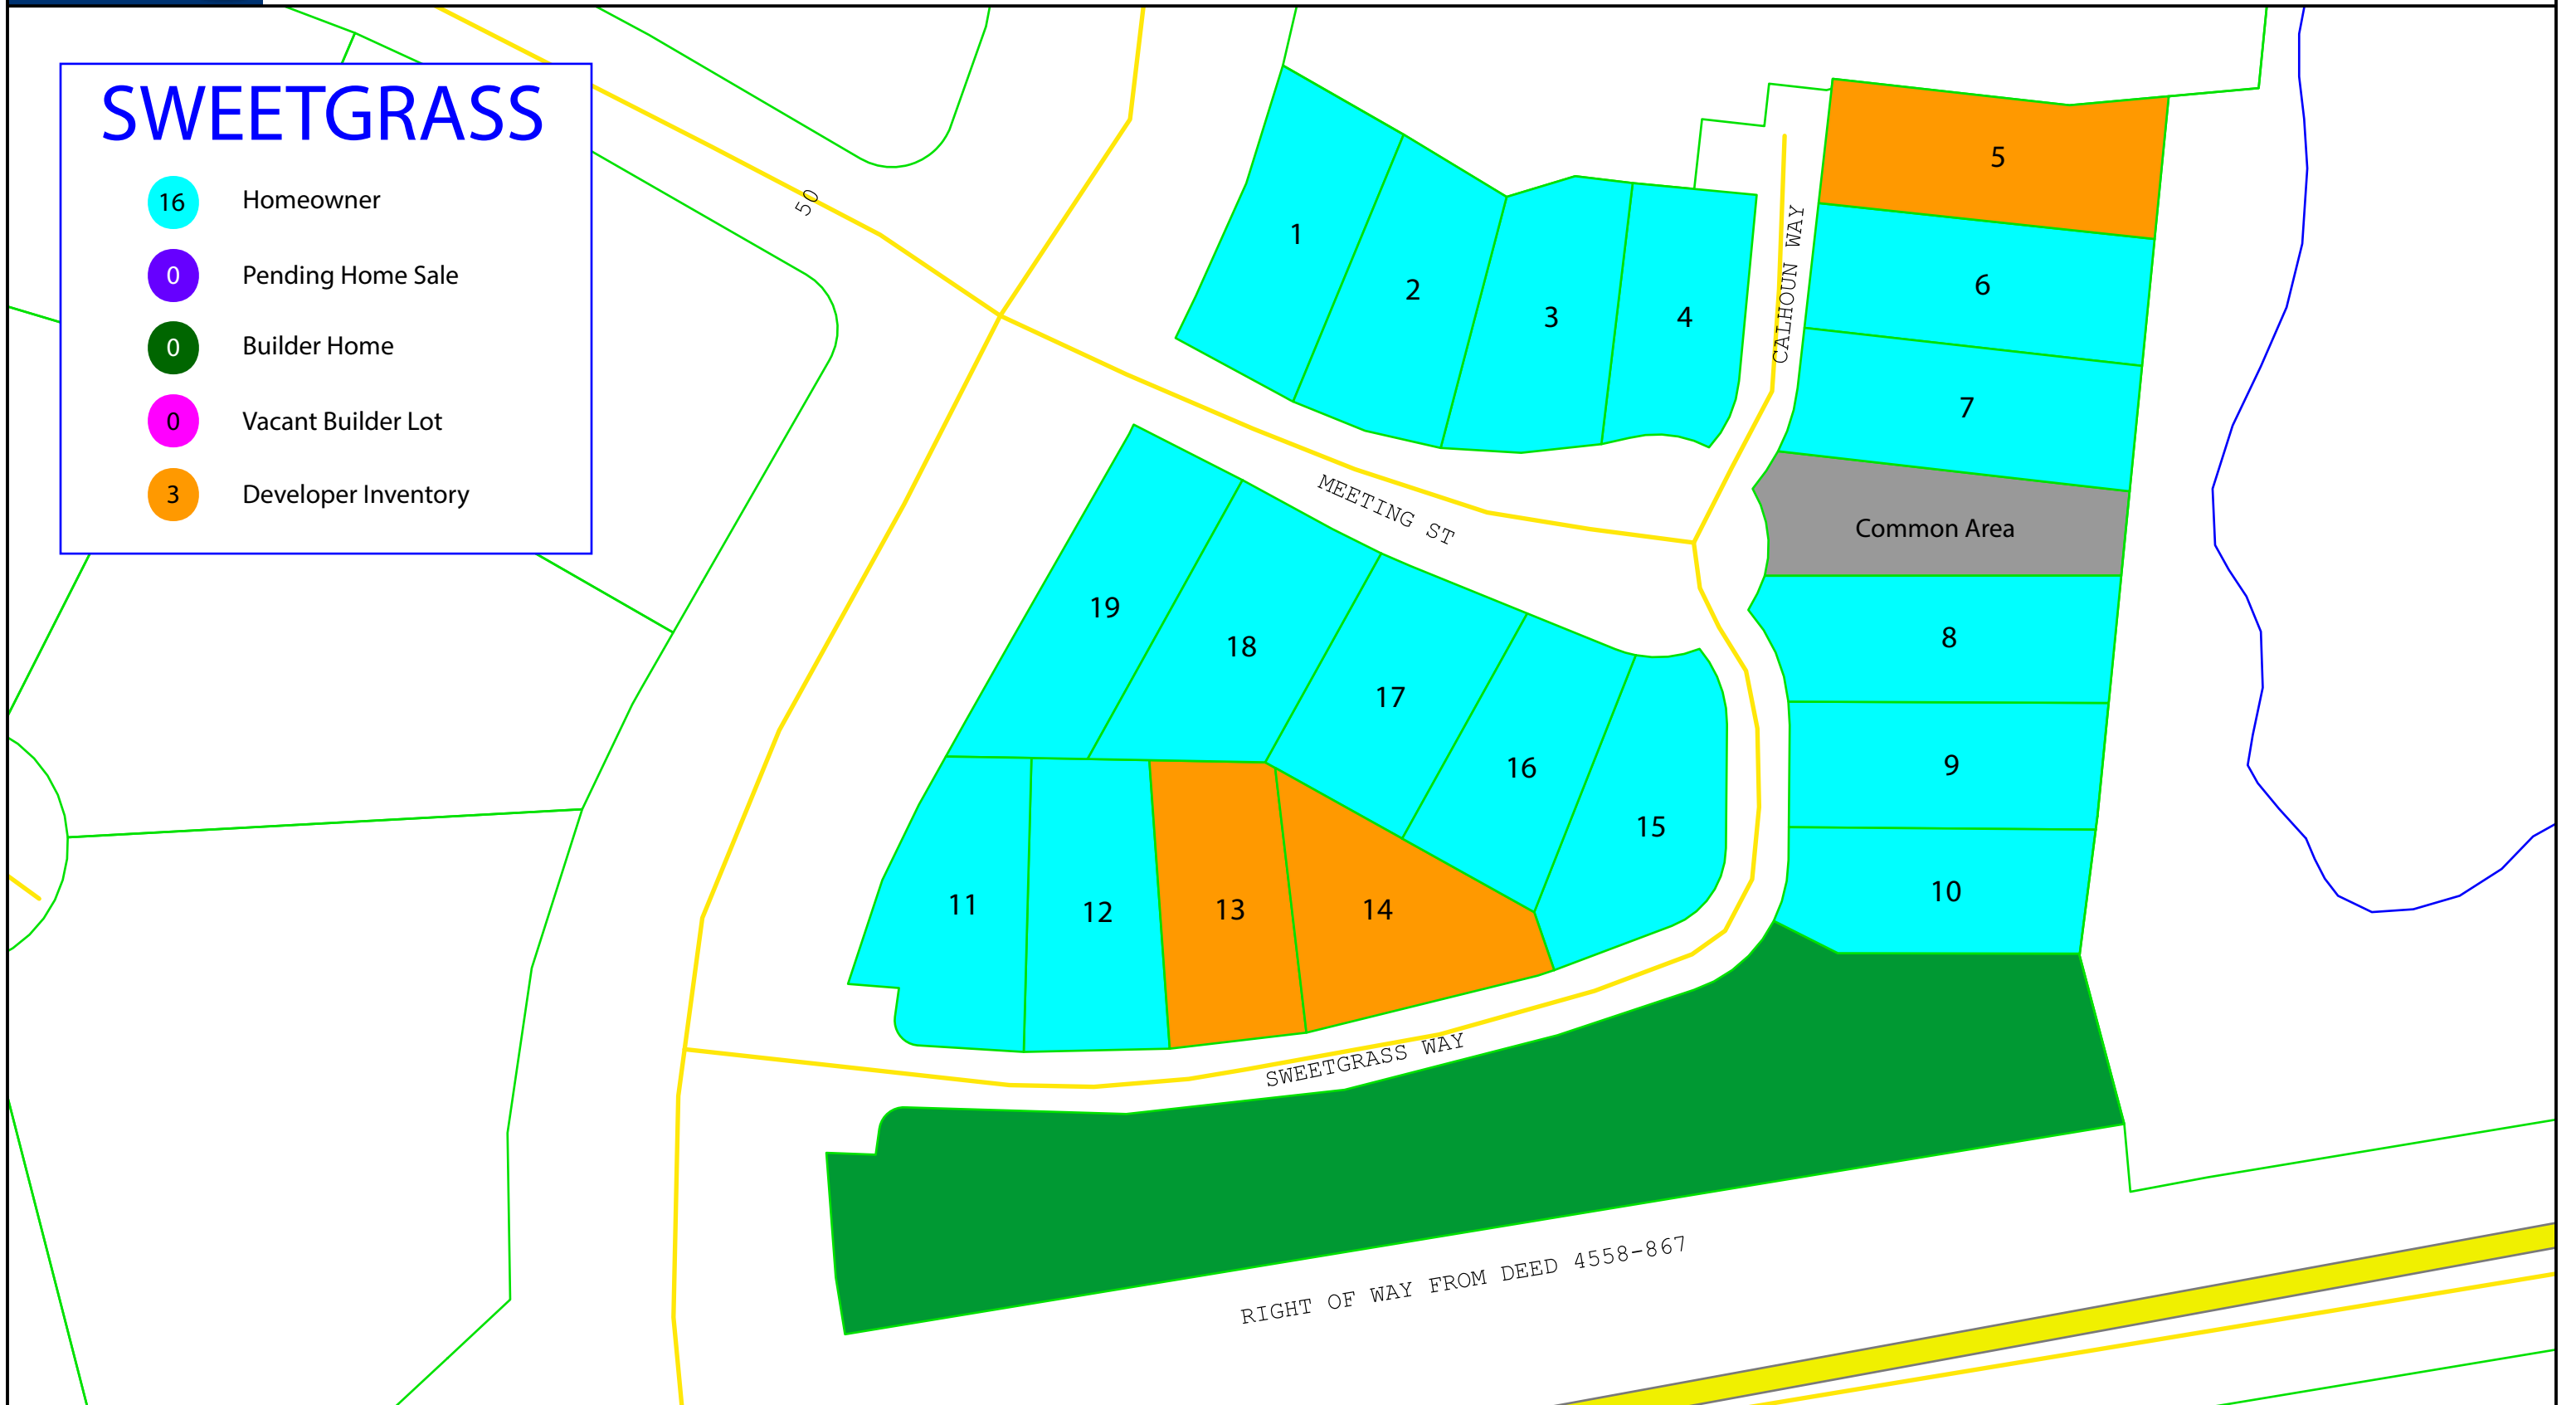

SWEETGRASS

- 16 Homeowner
- 0 Pending Home Sale
- 0 Builder Home
- 0 Vacant Builder Lot
- 3 Developer Inventory

Scale: 1:762 - 1 in. = 63.5 feet

(The scale is only accurate when printed landscape on a 11 x 17 size sheet with no page scaling.)