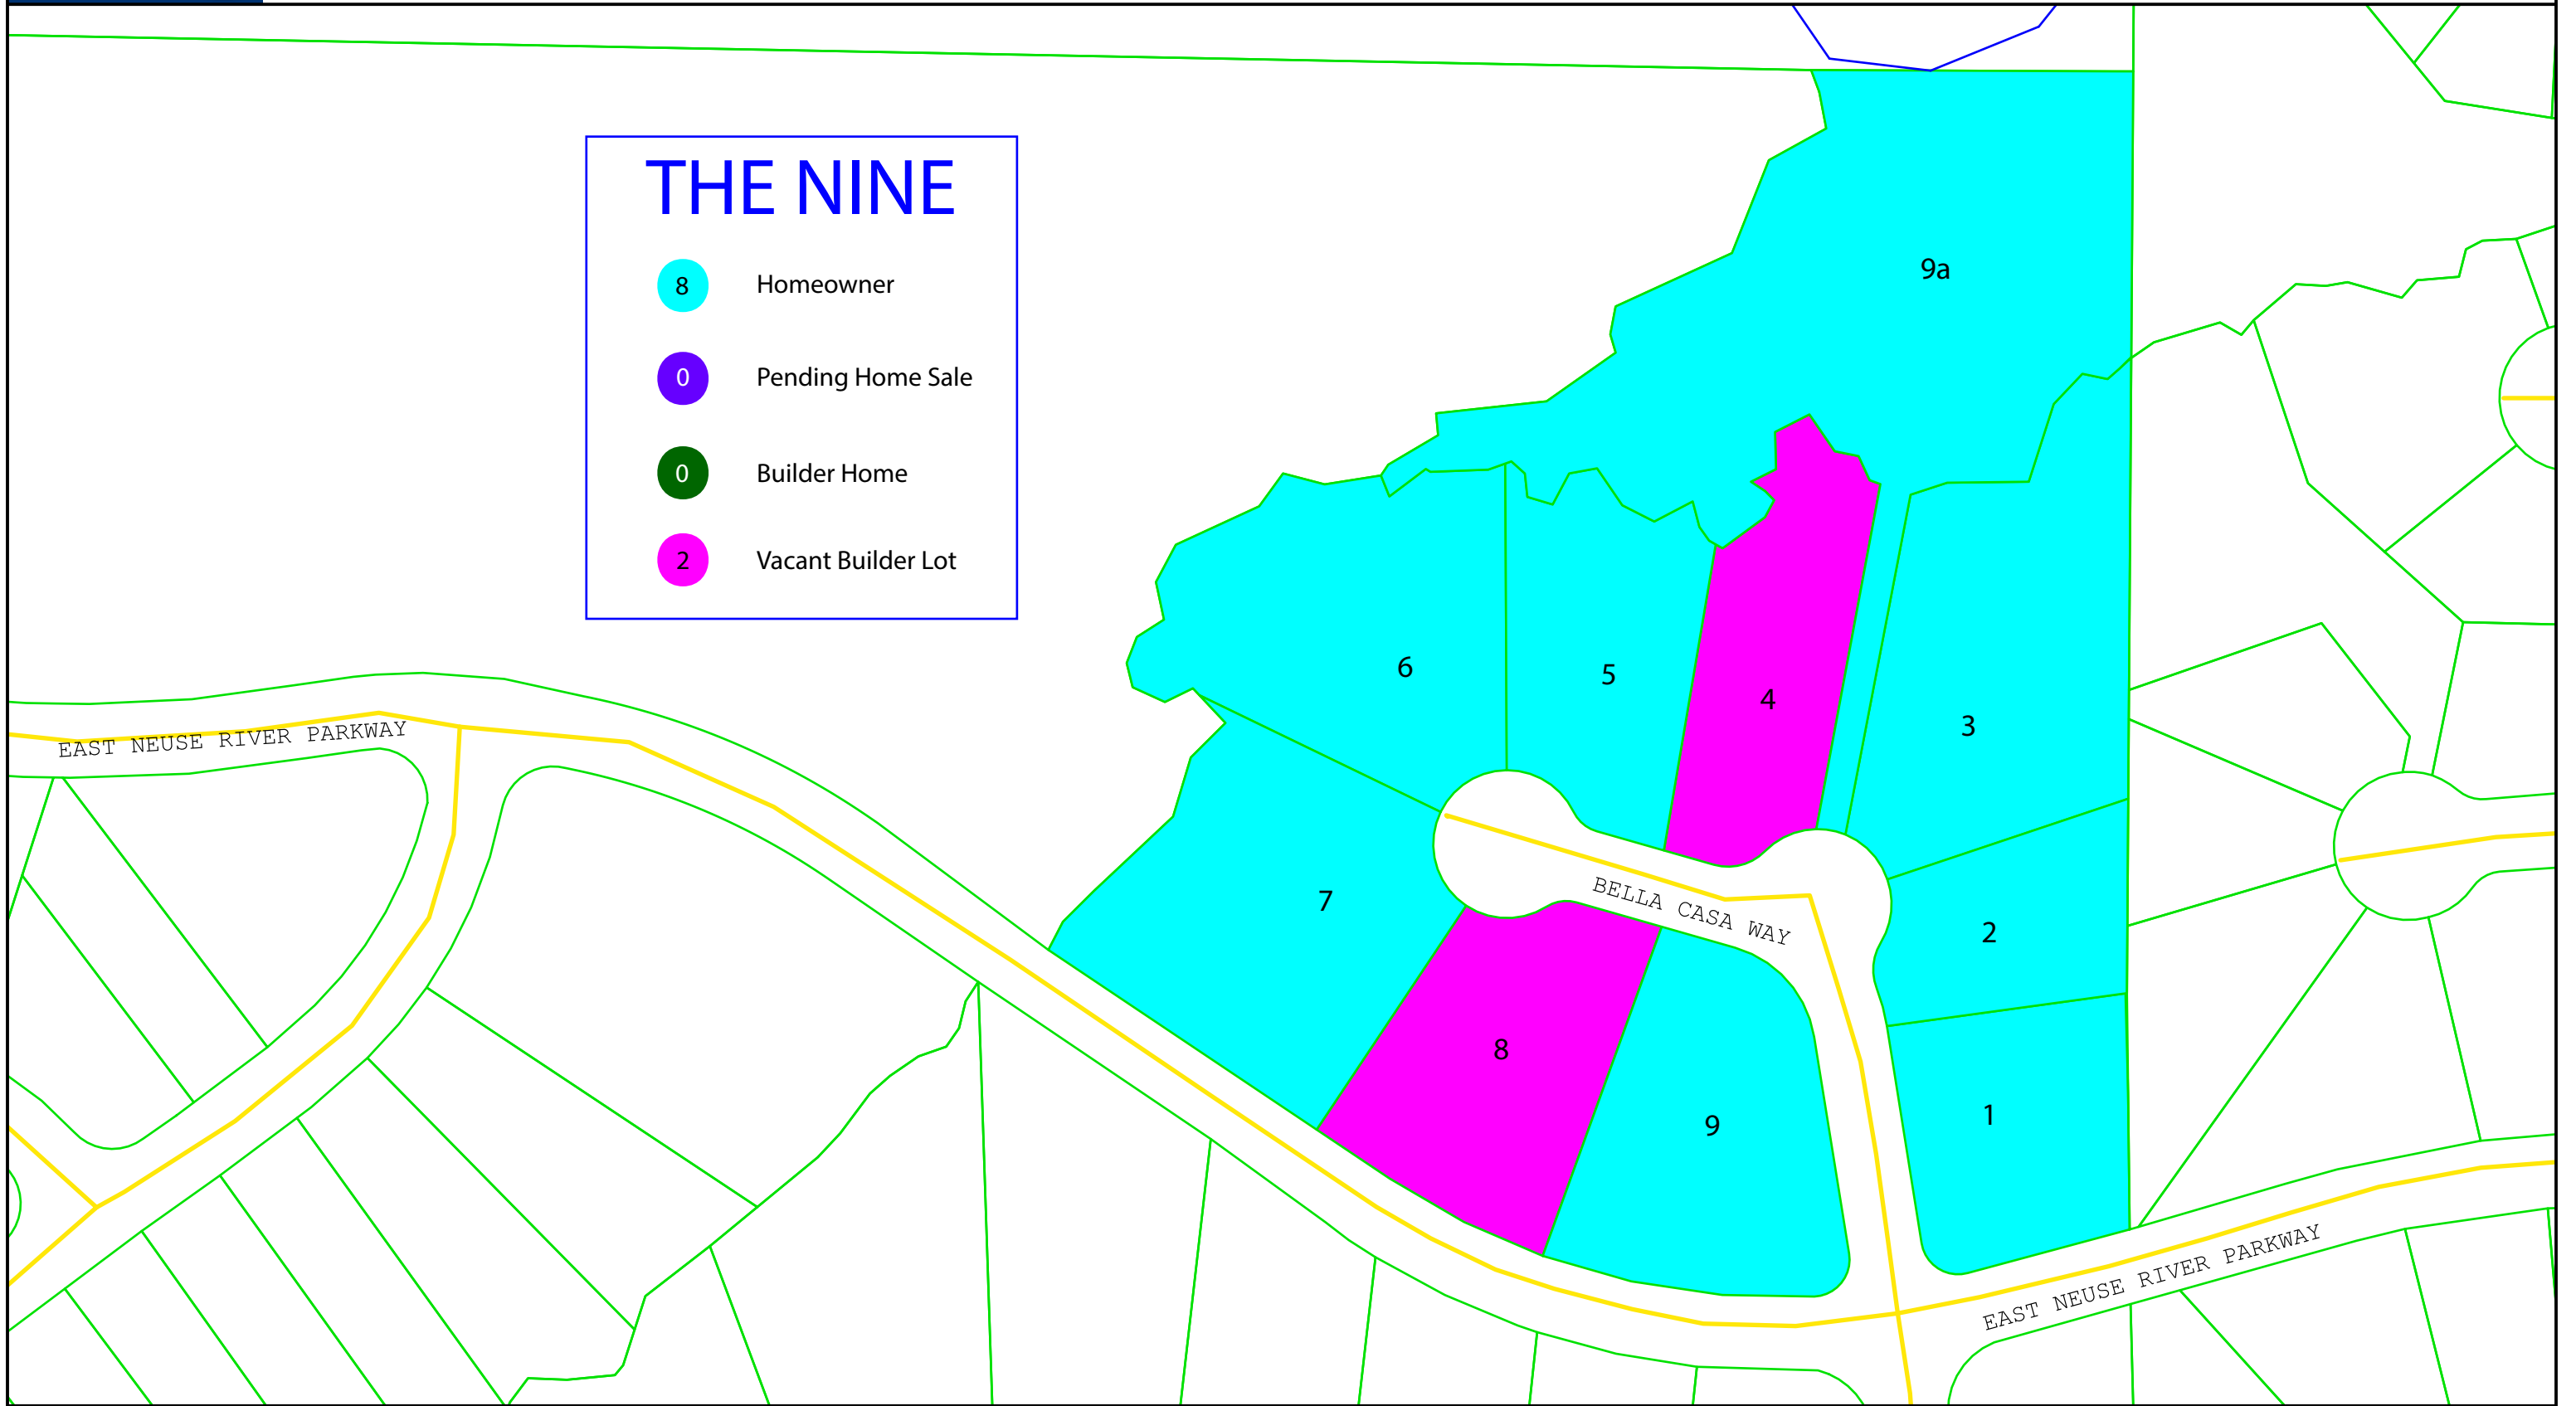

THE NINE

- 8 Homeowner
- 0 Pending Home Sale
- 0 Builder Home
- 2 Vacant Builder Lot

Scale: 1:1294 - 1 in. = 107.8 feet

(The scale is only accurate when printed landscape on a 11 x 17 size sheet with no page scaling.)